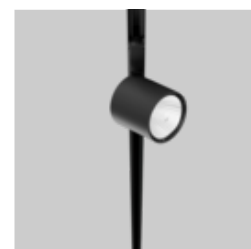

**TWIST 100 1 lamp
recessed**

**SASSO 60 round
recessed 1 lamp**

VARO 110 S

**SASSO 100 round
downlight recessed
1 lamp**

Land Rover Showroom, Hanoi

FOTOGRAFO

Land Rover Hanoi

LIGHTING DESIGN