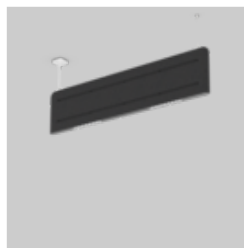

**MUSE DOUBLE
LIGHT** acoustic
suspended

MUSE LIGHT
acoustic
suspended

MUSE BAFFLE
acoustic
suspended

LENO surface

LITO 60 suspended

XAL Office Vienna

FOTOGRAFO

Kurt Kuball