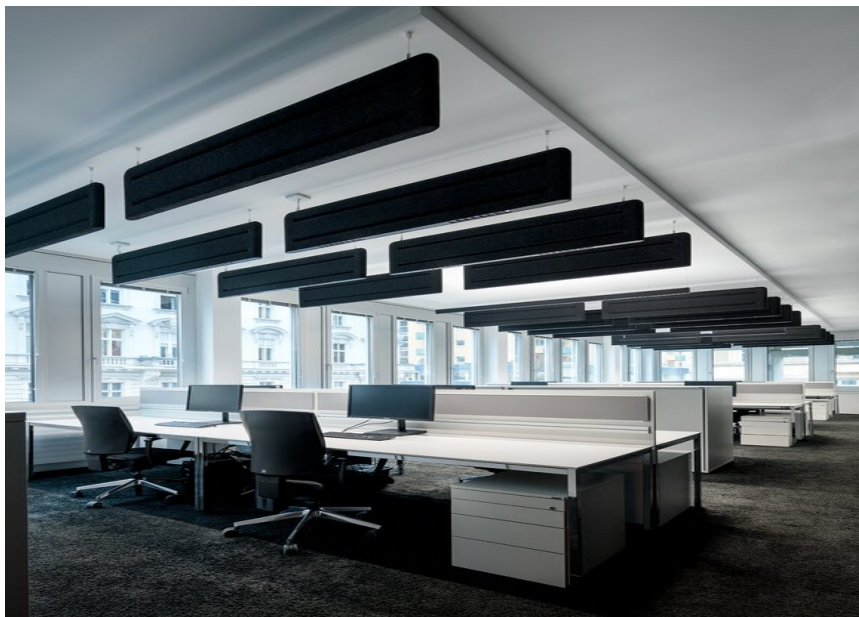

XAL Office Vienna

FOTOGRAFO

Kurt Kuball

LIGHTING DESIGN

XAL Lighting Design

SEDE

Austria