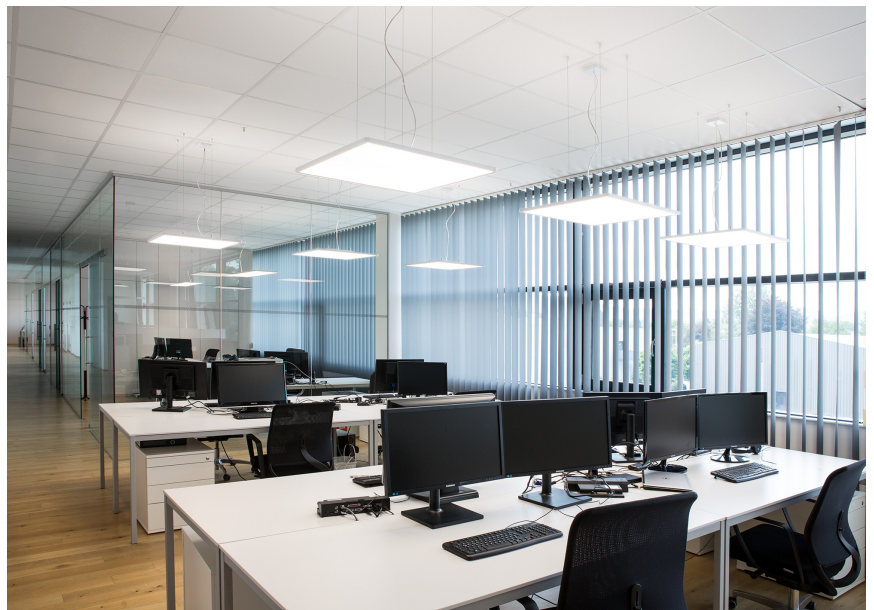

XAL headquarters

FOTOGRAFO
Mathias Kniepeiss

ARCHITETTO
INNOCAD Architektur ZT

SEDE
Austria

Immagini