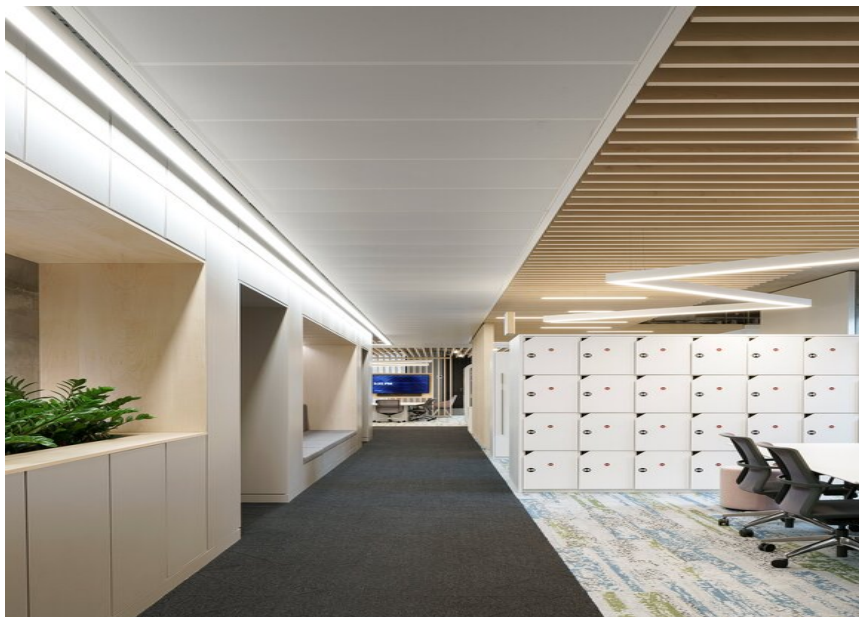

ESB Headquarters

FOTOGRAFO

Donal Murphy Photography

ARCHITETTO

AECOM

LIGHTING DESIGN

BDP

SEDE

Regno Unito