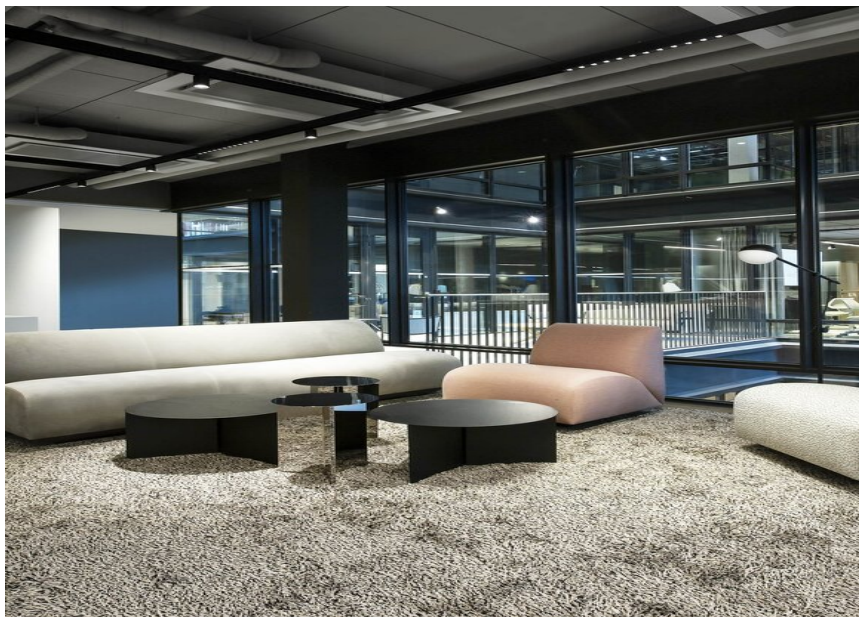

Svezia

Prodotti utilizzati

MOVE IT 25
surface /
suspended system

JUST 55 MOVE IT
25 / 25 S / 45

SPOT LINE MOVE
IT 25

**OPAL HIGH
PERFORMANCE**
MOVE IT 25

Microsoft HQ Stockholm

FOTOGRAFO