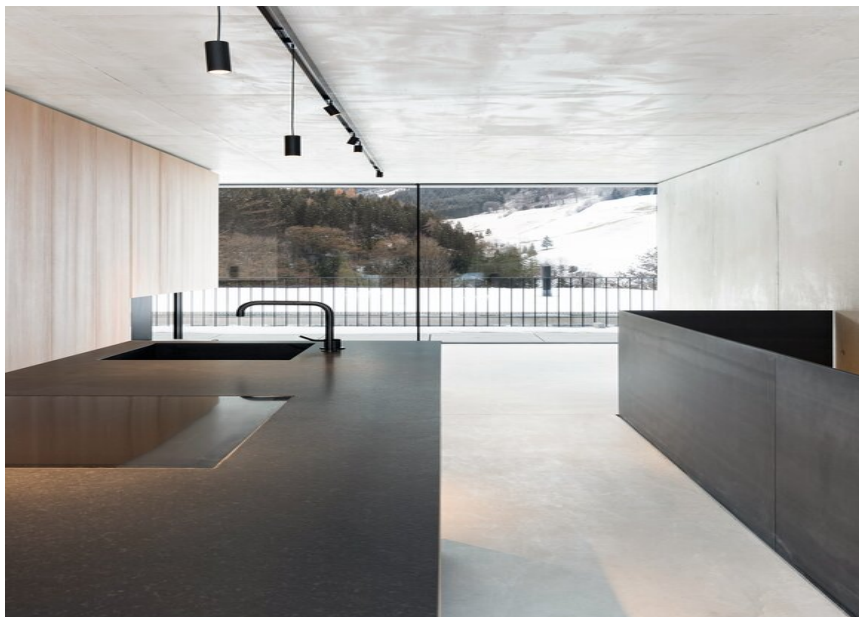

Mountain Cabin

FOTOGRAFO

Christoph Panzer

LIGHTING DESIGN

Egger Licht GmbH

SEDE

Austria