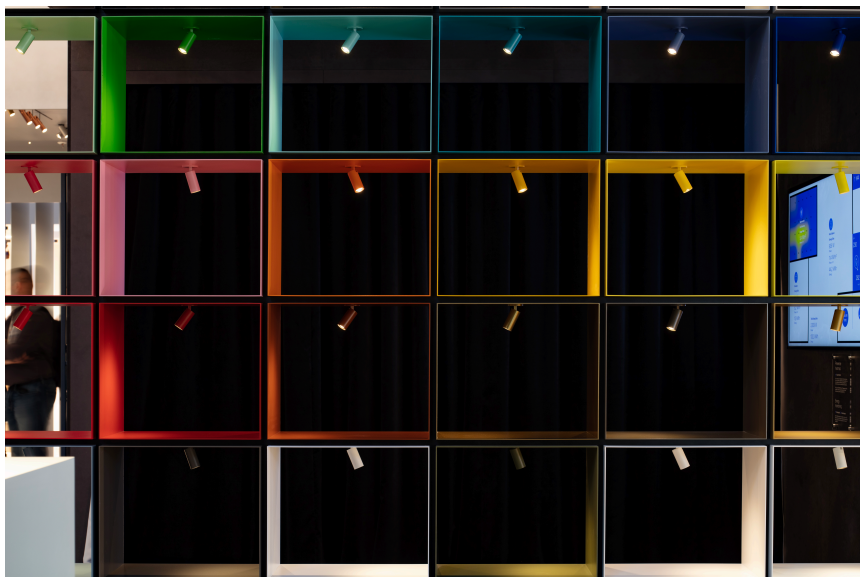

EuroShop 2023

FOTOGRAFO

Kurt Kuball

ARCHITETTO

blocher partners

SEDE

Germania