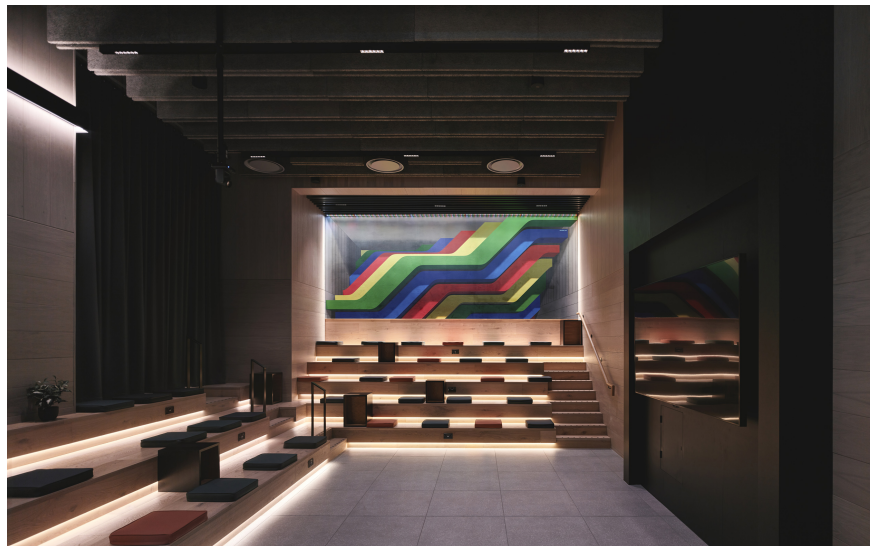

XAL BLOC

FOTOGRAFO
Gunner Gu

ARCHITETTO
Bridge architects

LIGHTING DESIGN
Artinlight

SEDE
Regno Unito