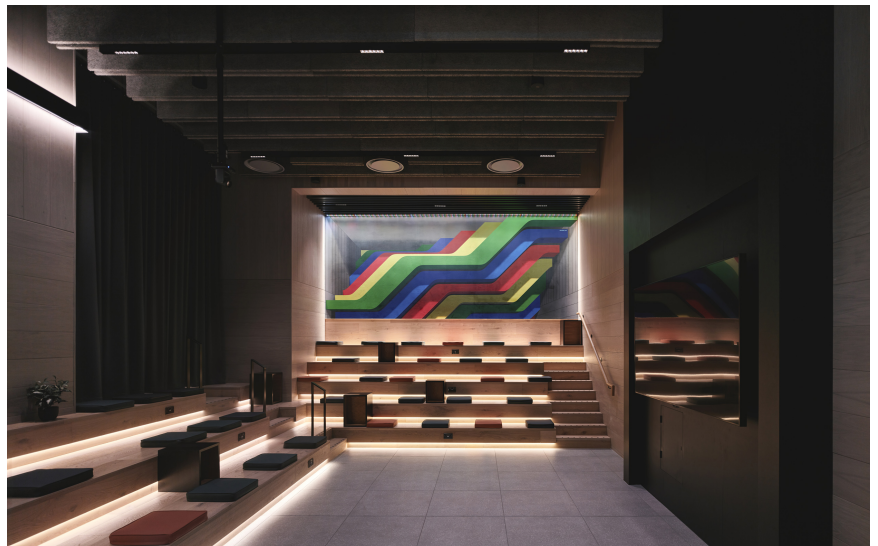

XAL BLOC

FOTOGRAFO
Gunner Gu

ARCHITETTO
Bridge architects

LIGHTING DESIGN
Artinlight

SEDE
Regno Unito