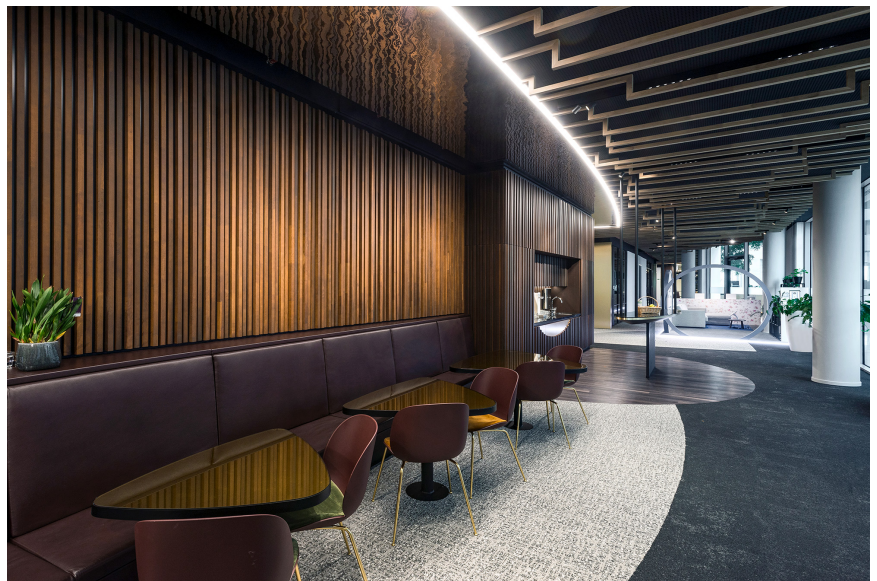

Microsoft Office

FOTOGRAFO

Sourbron Fotografie

ARCHITETTO

PROCOS Group

SEDE

Belgio

Immagini