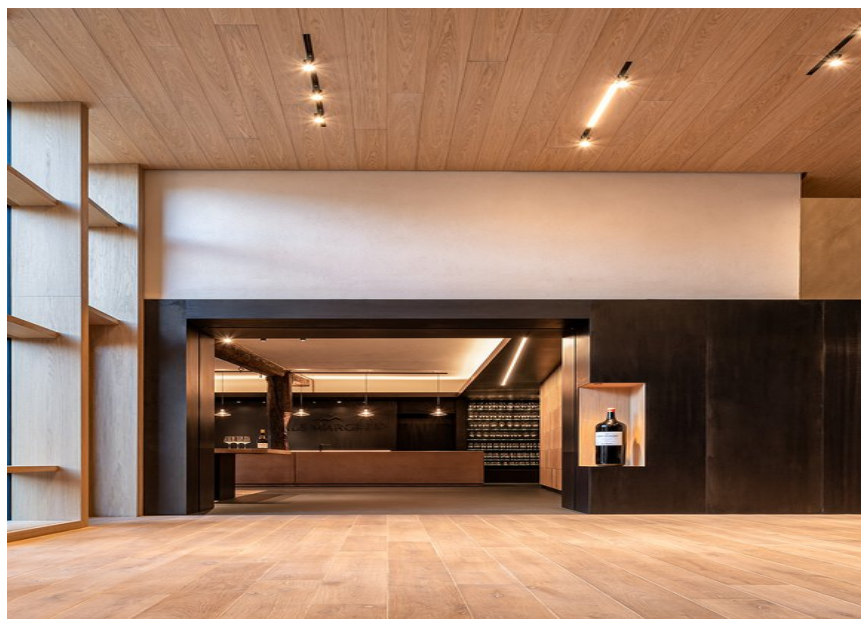

Italia

Prodotti utilizzati

MOVE IT 25
surface /
suspended system

**OPAL HIGH
PERFORMANCE**
MOVE IT 25

SASSO 60 base 1
lamp ceiling

JUST 45 MOVE IT
25 / 25 S / 45

Kellerei Nals Margreid, South Tyrol

FOTOGRAFO