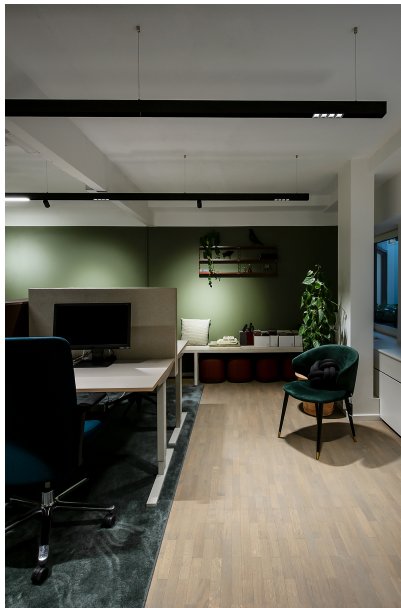

FOTOGRAFO
Kris Dekeijser

ARCHITETTO
SENAB

LIGHTING DESIGN
SENAB

SEDE
Svezia

Immagini