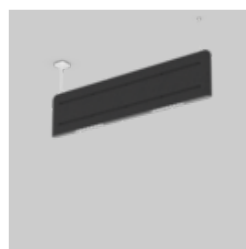

**MUSE DOUBLE
LIGHT acoustic
suspended**

**MUSE LIGHT
acoustic
suspended**

**MUSE BAFFLE
acoustic
suspended**

LENO surface

LITO 60 suspended

XAL Office Vienna

FOTOGRAFO

Kurt Kuball