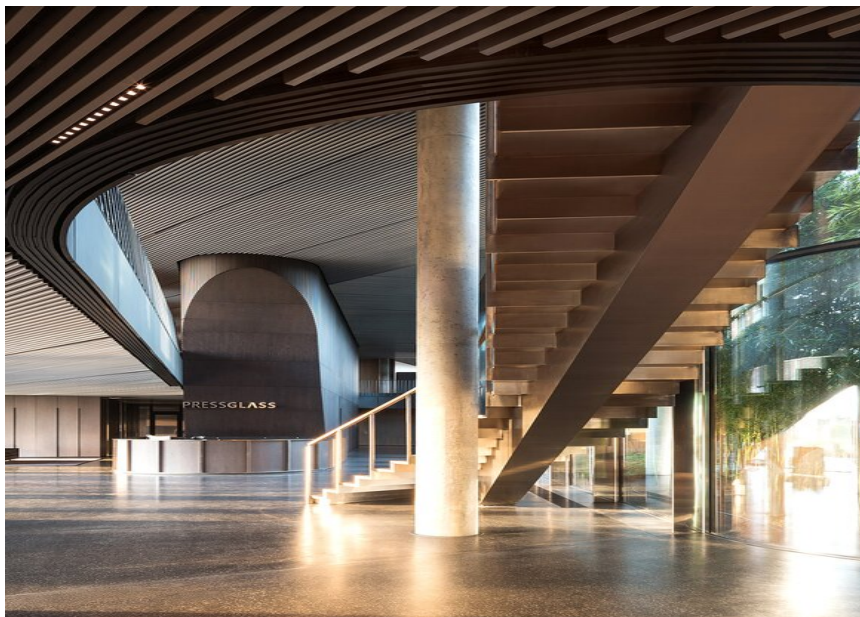

Press Glass Headquarters

FOTOGRAFO

Nate Cook Photography

ARCHITETTO

Konior Studio, Tomasz Konior

SEDE

Polonia