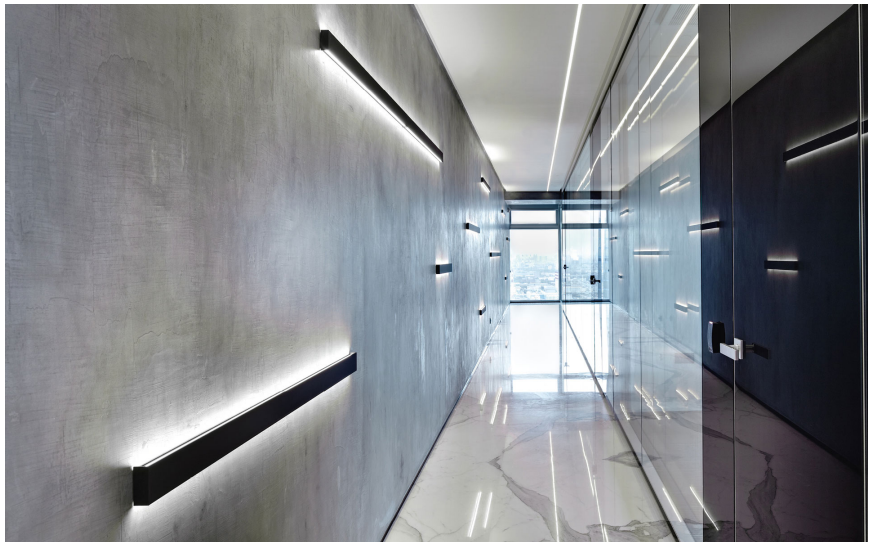

ARCHITETTO

Fedor Raschevsky, Peter Kholkovsky

LIGHTING DESIGN

Sergey Ananiev

SEDE

Russia

Immagini

SNS HEADQUARTERS