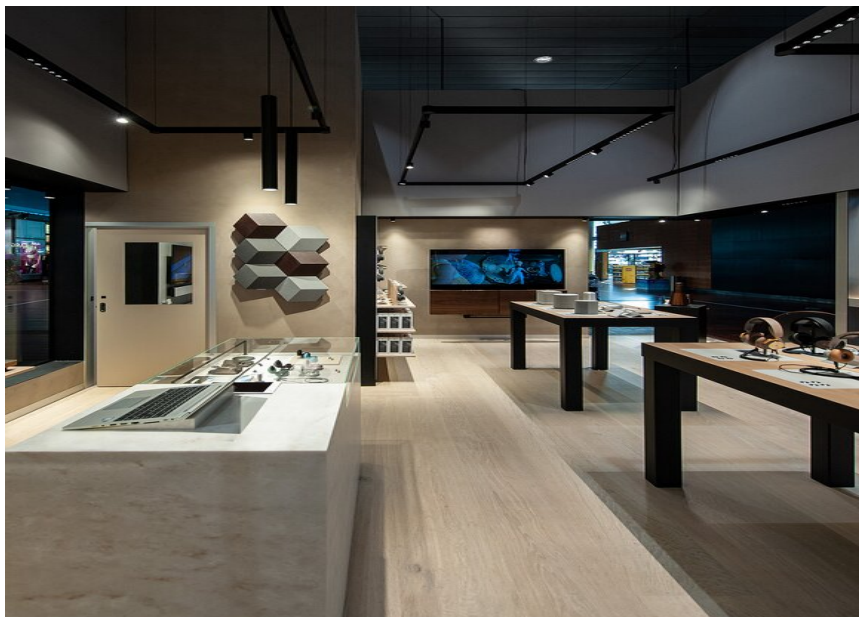

B&O Airport Store

FOTOGRAFO

Kris Dekeijser

LIGHTING DESIGN

anker & co

SEDE

Danimarca