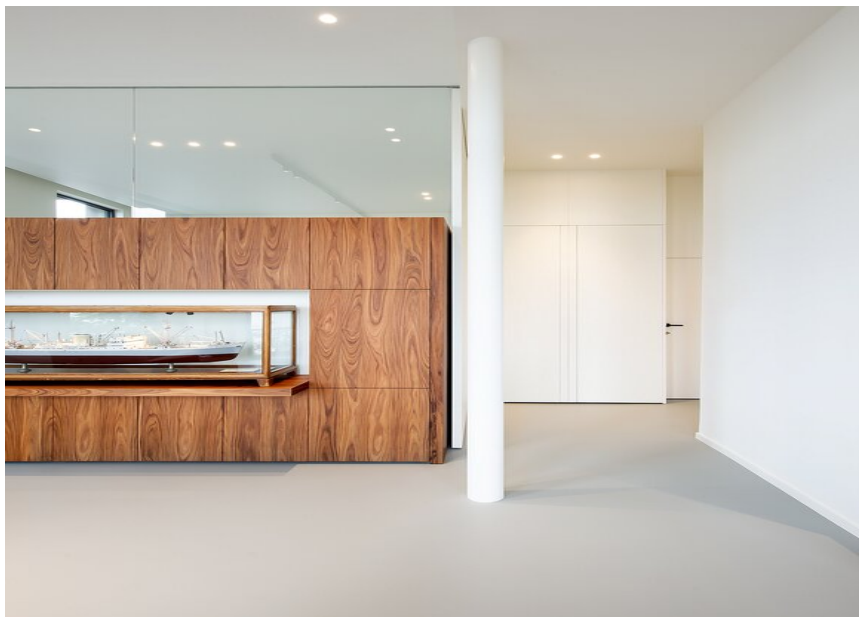

Office Oilchart

FOTOGRAFO

Kris Dekeijser

ARCHITETTO

Kris Rymenants

SEDE

Belgio