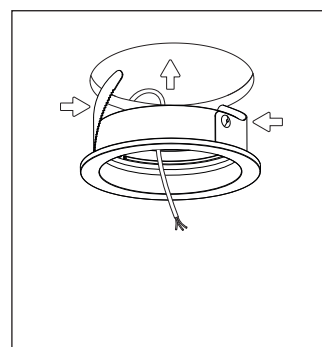

SASSO 60 mounting set trim

Mounting instructions

468201805170

Abmessungen | Dimensions | Dimensioni | Medidas | Dimensions

Benötigte Werkzeuge | Required tools | Strumenti necessari | Herramientas necesarias | Outils nécessaires

By using XAL defined standard converters

	Single mounted				Double mounted				Essential	Sense	Emergency
	Square		Round		Square		Round				
A	non DIM	DALI	non DIM	DALI	non DIM	DALI	non DIM	DALI	60mm	65mm	110mm
	60mm	100mm	60mm	110mm	90mm	100mm	90mm	110mm			
B	2-25mm										
C	90mm				180mm						