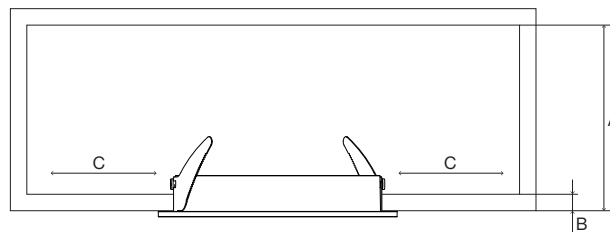

SASSO 60 mounting set trim

Mounting instructions

468201805170

Abmessungen | Dimensions | Dimensioni | Medidas | Dimensions

Benötigte Werkzeuge | Required tools | Strumenti necessari | Herramientas necesarias | Outils nécessaires

By using XAL defined standard converters

	Single mounted				Double mounted				Essential	Sense	Emergency
	Square		Round		Square		Round				
A	non DIM	DALI	non DIM	DALI	non DIM	DALI	non DIM	DALI	60mm	65mm	110mm
	60mm	100mm	60mm	110mm	90mm	100mm	90mm	110mm			
B	2-25mm										
C	90mm				180mm						