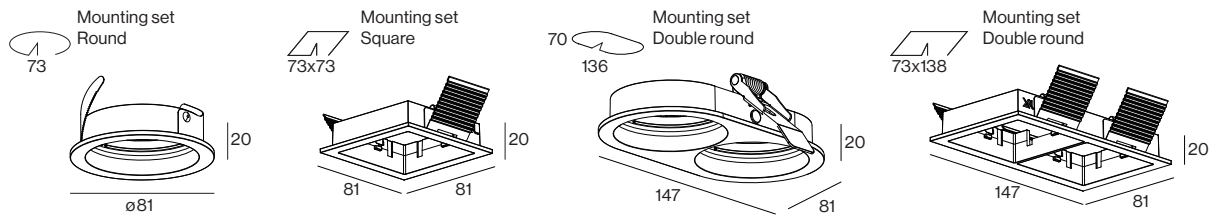

SASSO 60 mounting set trim

Mounting instructions

468201805170

Abmessungen | Dimensions | Dimensioni | Medidas | Dimensions

Benötigte Werkzeuge | Required tools | Strumenti necessari | Herramientas necesarias | Outils nécessaires

By using XAL defined standard converters

	Single mounted				Double mounted				Essential	Sense	Emergency
	Square		Round		Square		Round				
A	non DIM	DALI	non DIM	DALI	non DIM	DALI	non DIM	DALI	60mm	65mm	110mm
	60mm	100mm	60mm	110mm	90mm	100mm	90mm	110mm			
B	2-25mm										
C	90mm				180mm						