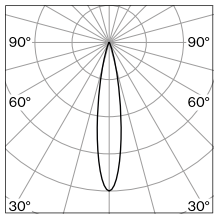

TYPE	L·W·H (mm)	ORDER CODE
15W non DIM	115·19·34	0 1 1 - 9 2 8 1 2 1 0
25W DALI-2/0-10V	111·22·52	0 1 1 - 9 2 8 1 3 2 0

SPLITTER SERIAL, AWG20

TYPE	L·W·H (mm)	ORDER CODE
splitter 3 × socket / 1 × plug	38·30·10	0 1 1 - 9 2 2 8 3 0 0
splitter 6 × socket / 1 × plug	55·32·10	0 1 1 - 9 2 2 8 6 0 0

Light distributions

spot 18°

medium 30°

flood 39°

INSET POWER is the current consumption excluding any ballast
LUMINOUS FLUX value calculated for CRI ≥ 95, medium lens, colour black