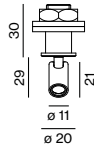

360° rotatable
 90° tiltable

plug & play

CRI \geq 95
 R9 \geq 90

Order options

COLOUR TEMPERATURE	
3000K	0
4000K	1

MATERIAL COLOUR	
● white aluminium RAL 9006	6
● black RAL 9021	8

BEAM ANGLE	
spot 18°	S
medium 30°	M
flood 39°	F

STADIO 10 semi-recessed

INS. POWER	COLOUR TEMP.	LUM. FLUX	ORDER CODE
0.6 W	3000K	60lm	0 1 1 - 8 0 0 0 :: 1 ▴ ▲
	4000K	65lm	

light inset incl. connection cable with socket 0.5 m

Electrical accessories

POWER SUPPLY EU 220-240 V AC, 220 mA, 50-60 Hz, PC II
incl. power cable 2m + connection cable with plug 1m