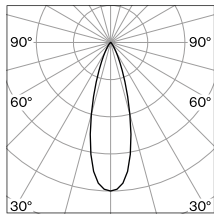

TYPE	L·W·H (mm)	ORDER CODE
15W non DIM	115·19·34	0 1 1 - 9 2 8 1 2 1 0
25W DALI-2/0-10V	111·22·52	0 1 1 - 9 2 8 1 3 2 0

SPLITTER SERIAL, AWG20

TYPE	L·W·H (mm)	ORDER CODE
splitter 3 × socket / 1 × plug	38·30·10	0 1 1 - 9 2 2 8 3 0 0
splitter 6 × socket / 1 × plug	55·32·10	0 1 1 - 9 2 2 8 6 0 0

Light distributions

spot 18°

medium 30°

flood 39°

INSET POWER is the current consumption excluding any ballast
LUMINOUS FLUX value calculated for CRI ≥ 95, medium lens, colour black