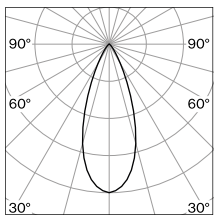

TYPE	L·W·H (mm)	ORDER CODE
15W non DIM	115·19·34	0 1 1 - 9 2 8 1 2 1 0
25W DALI-2/0-10V	111·22·52	0 1 1 - 9 2 8 1 3 2 0

SPLITTER SERIAL, AWG20

TYPE	L·W·H (mm)	ORDER CODE
splitter 3 × socket / 1 × plug	38·30·10	0 1 1 - 9 2 2 8 3 0 0
splitter 6 × socket / 1 × plug	55·32·10	0 1 1 - 9 2 2 8 6 0 0

Other accessories

EXTENSION CABLE

TYPE	L (mm)	ORDER CODE
1 × socket / 1 × plug	1000	0 1 1 - 9 2 2 1 1 2 0
1 × socket / 1 × plug	2000	0 1 1 - 9 2 2 1 1 4 0
1 × socket / 1 × plug	4000	0 1 1 - 9 2 2 1 1 8 0

Light distributions

spot 18°

medium 30°

flood 39°

INSET POWER is the current consumption excluding any ballast
LUMINOUS FLUX value calculated for CRI ≥ 95, medium lens, colour black