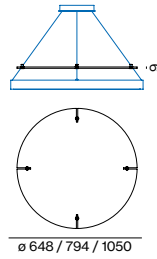

Options on request

MATERIAL COLOUR
 painted in custom colour _____

DIMENSION
 painted in custom colour _____

INO circle acoustic luminaire mounted

PET
felt

ACOUSTIC ELEMENT

TYPE	Ø-H (mm)	ORDER CODE
700 circle acoustic	648·9	034-370211 <input checked="" type="checkbox"/>
900 circle acoustic	794·9	034-370311 <input checked="" type="checkbox"/>
1200 circle acoustic	1050·9	034-370411 <input checked="" type="checkbox"/>