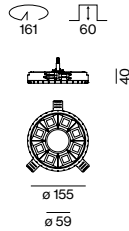

GRID CEILING MOUNTING

| | |
|----------------------------------|--|
| installed in module 600 × 600 mm | |
| installed in module 625 × 625 mm | |

Light distribution

reflector (UGR \leq 19)
direct

INSET POWER in watts is the current consumption excluding any ballast
LUMINOUS FLUX value calculated for CRI \geq 80, colour white, reflector chrome

MITA circle 160 trimless

DIRECT

| INSET POWER | COLOUR TEMP. | LUM. FLUX | ORDER CODE |
|--------------------|--------------|-----------|------------------------------|
| 6.4 W 22 Vf 300 mA | 3000 K | 1050 lm | 0 7 4 - 8 2 2 2 :: 1 [] [] |
| 6.1 W 22 Vf 375 mA | 4000 K | 1190 lm | |
| | 2700–6500 K | 842 lm | 0 7 4 - 8 2 2 2 D 1 [] [] |