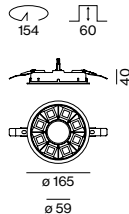

GRID CEILING MOUNTING

| | |
|----------------------------------|--|
| installed in module 600 × 600 mm | |
| installed in module 625 × 625 mm | |

Light distribution

reflector (UGR \leq 19)
direct

INSET POWER in watts is the current consumption excluding any ballast
LUMINOUS FLUX value calculated for CRI \geq 80, colour white, reflector chrome

MITA circle 160 trimless

DIRECT

| INSET POWER | COLOUR TEMP. | LUM. FLUX | ORDER CODE |
|--------------------|--------------|-----------|------------------------------|
| 6.4 W 22 Vf 300 mA | 3000 K | 1050 lm | 0 7 4 - 8 2 2 2 :: 1 [] [] |
| 6.1 W 22 Vf 375 mA | 4000 K | 1190 lm | |
| | 2700–6500 K | 842 lm | 0 7 4 - 8 2 2 2 D 1 [] [] |