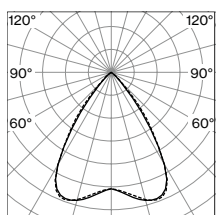

GRID CEILING MOUNTING

| | |
|----------------------------------|--|
| installed in module 600 × 600 mm | |
| installed in module 625 × 625 mm | |

Light distribution

reflector (UGR \leq 19)
direct

INSET POWER in watts is the current consumption excluding any ballast
LUMINOUS FLUX value calculated for CRI \geq 80, colour white, reflector chrome