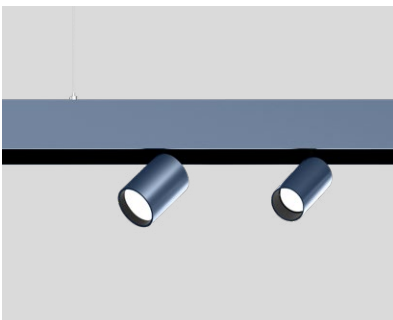

Colori standard

- traffic white / jet black | RAL 9016 / 9005
- jet black | RAL 9005
- jet black / gold dust | RAL 9005 / 260-M

Colori speciali – Modello

- jet black | RAL 9005

JUST 32 focus / 45 / 55

spotlight inset | MOVE IT 25 S / 25 / 45