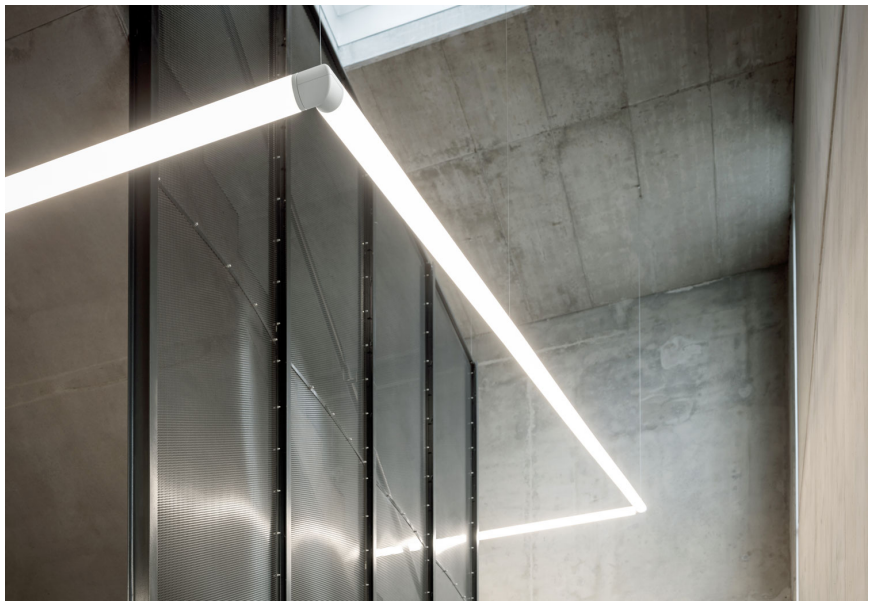

XAL Office Graz

PHOTOGRAPHE

Kurt Kuball

SITE

Autriche