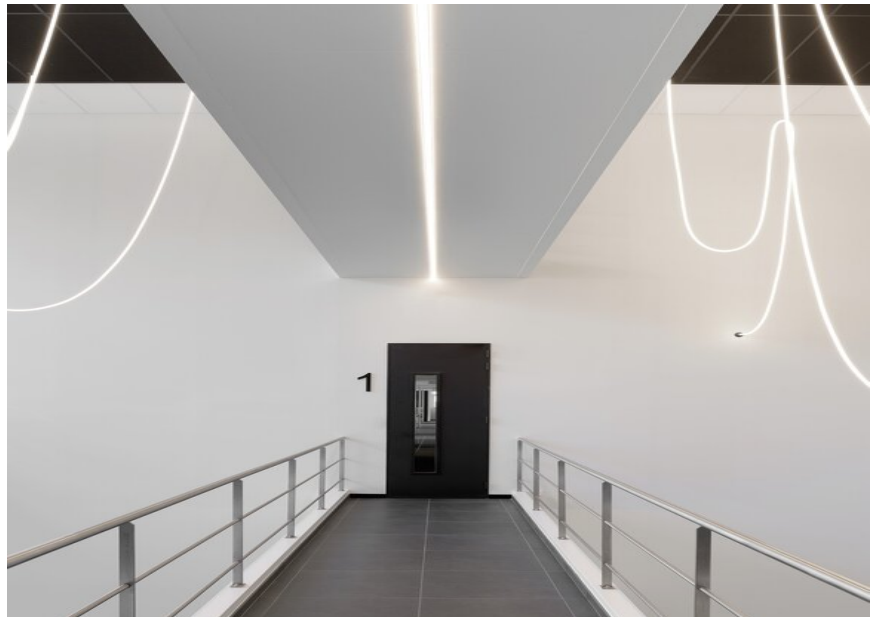

XAL Office TVH

PHOTOGRAPHE

Toon Grobet

ARCHITECTE

K-ONCEPT

SITE

Belgique