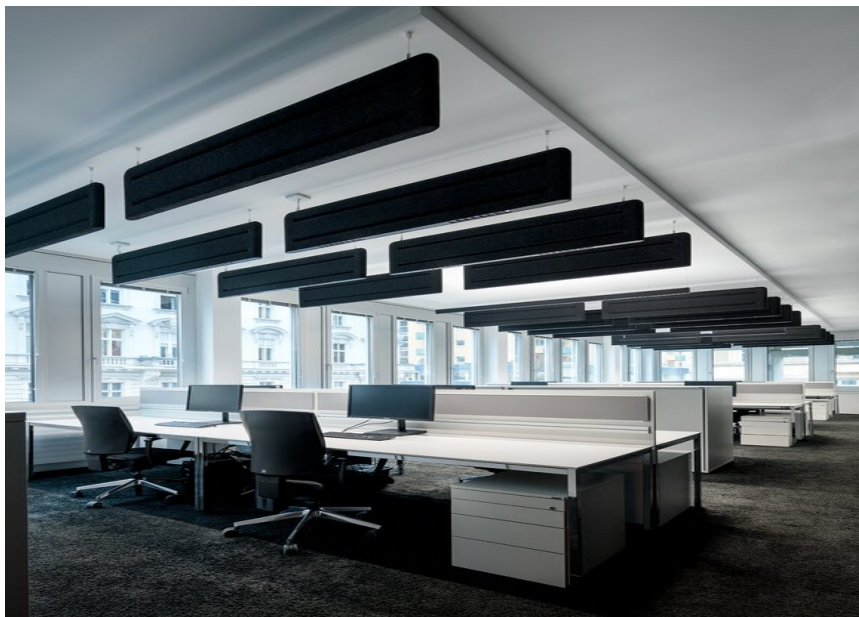

XAL Office Vienna

PHOTOGRAPHE

Kurt Kuball

LIGHTING DESIGN

XAL Lighting Design

SITE

Autriche