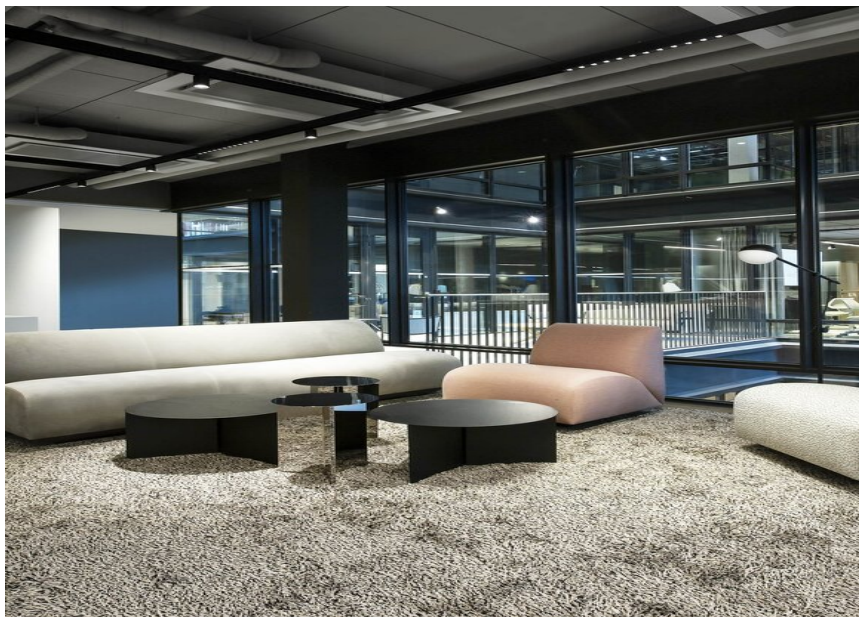

Suède

Produits utilisés

MOVE IT 25
surface /
suspended system

JUST 55 MOVE IT
25 / 25 S / 45

SPOT LINE MOVE
IT 25

OPAL HIGH
PERFORMANCE
MOVE IT 25

Microsoft HQ Stockholm

PHOTOGRAPHE