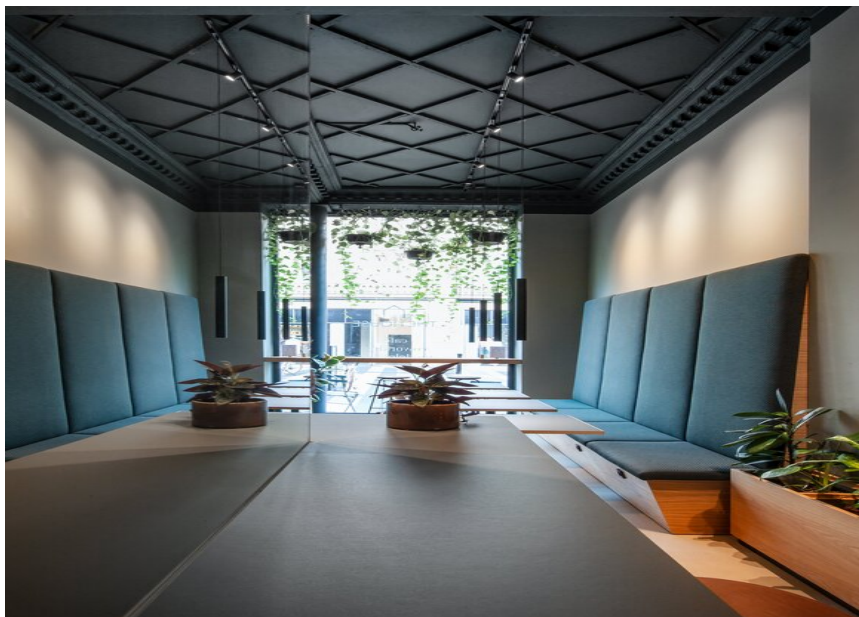

SITE

Danemark

Produits utilisés

MOVE IT 25
surface /
suspended system

TULA MOVE IT 25 /
25 S / 45

JUST 45 MOVE IT
25 / 25 S / 45

SPOT LINE MOVE
IT 25

MOVE IT 25
trimless system