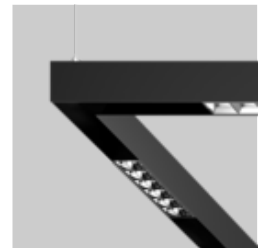

PHOTOGRAPHE
Gunner Gu

ARCHITECTE
Bridge architects

LIGHTING DESIGN
Artinlight

SITE
Royaume-Uni

Produits utilisés

MOVE IT 25 S
surface /
suspended system

JUST 45 MOVE IT
25 / 25 S / 45

MOVE IT 45
surface /
suspended system