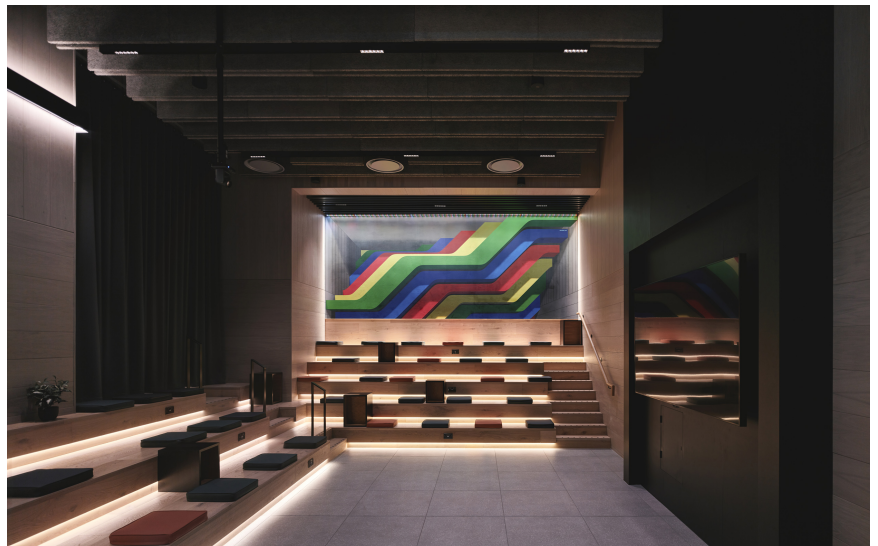

XAL BLOC

PHOTOGRAPHE
Gunner Gu

ARCHITECTE
Bridge architects

LIGHTING DESIGN
Artinlight

SITE
Royaume-Uni