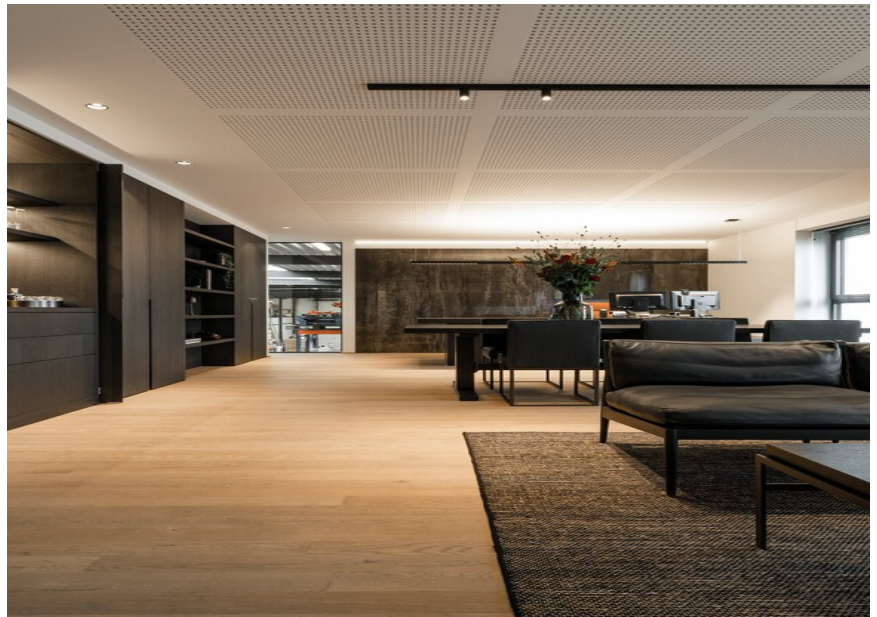

Office Atrio

PHOTOGRAPHE

Ben Kwanten

ARCHITECTE

ROBI INTERIOR

SITE

Belgique