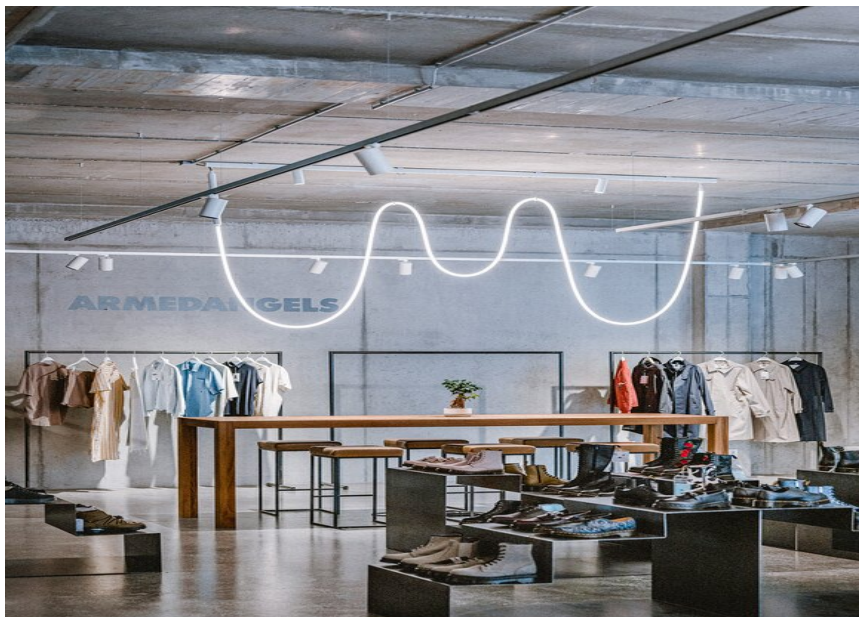

Modehaus Salt & Threads

PHOTOGRAPHE

Kathrin Gollackner

ARCHITECTE

Studio Barbara Gollackner

SITE

Autriche