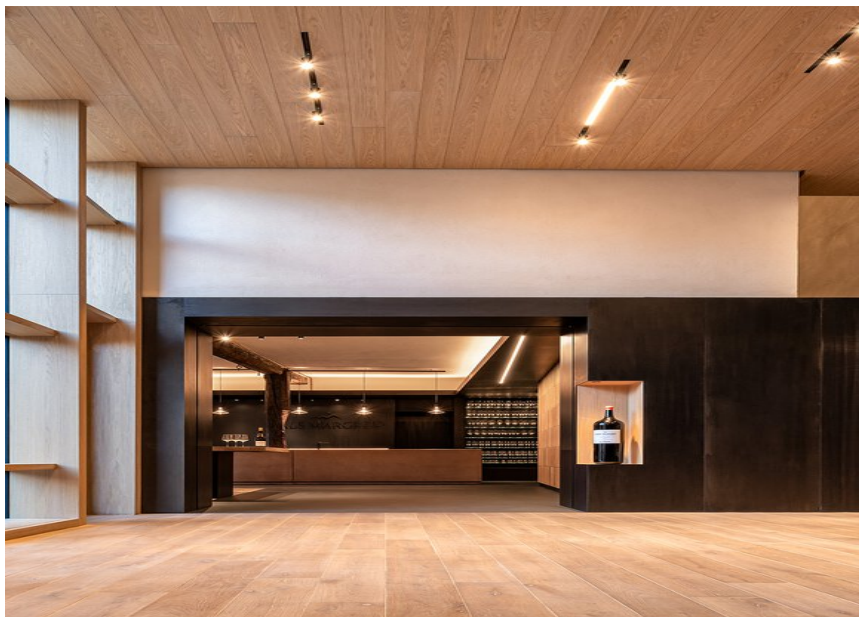

Italie

Produits utilisés

MOVE IT 25
surface /
suspended system

**OPAL HIGH
PERFORMANCE
MOVE IT 25**

SASSO 60 base 1
lamp ceiling

JUST 45 MOVE IT
25 / 25 S / 45

Kellerei Nals Margreid, South Tyrol

PHOTOGRAPHE