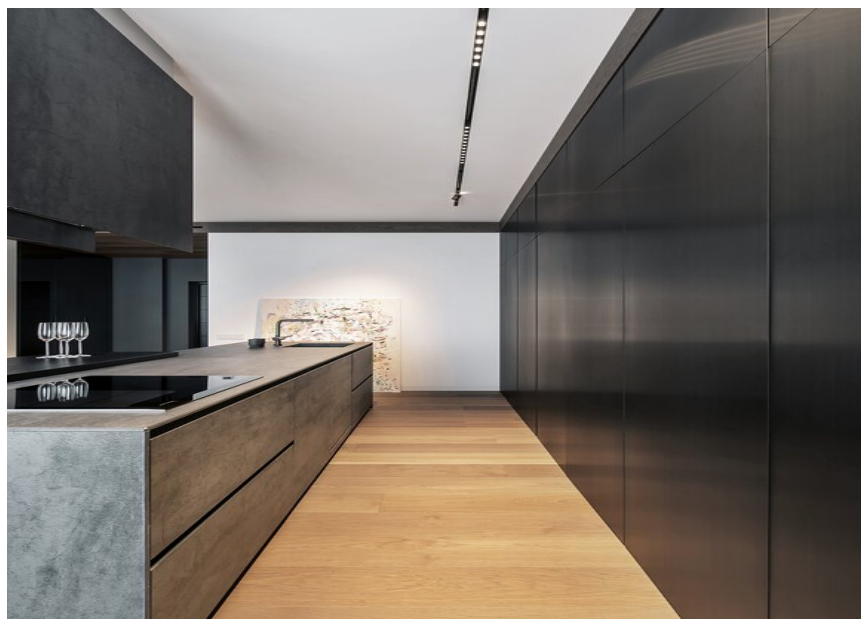

Private Residence Perfect Proportions, Kyiv

PHOTOGRAPHE

Andrii Shurpenkov

ARCHITECTE

YODEZEEN Architects

SITE

Ukraine