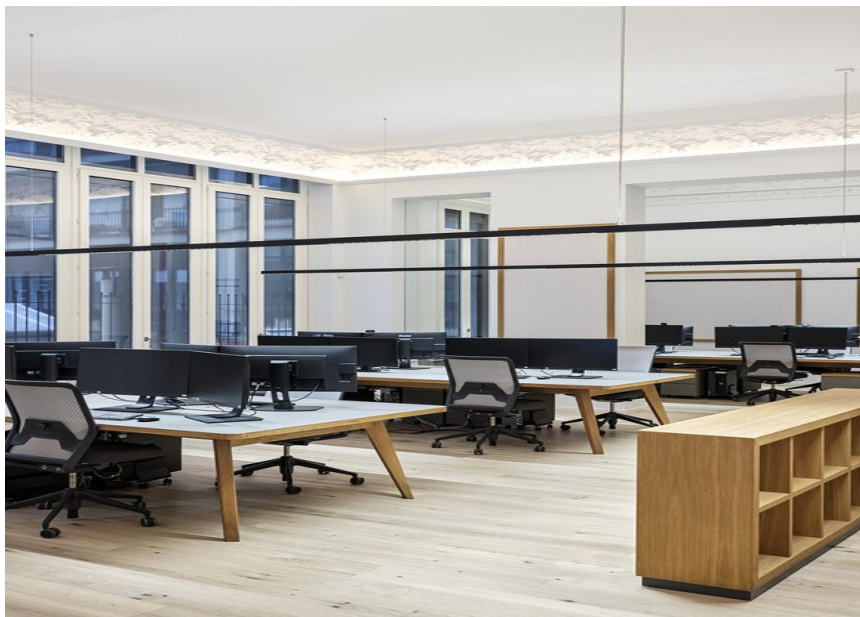

Creative Lab BCN

PHOTOGRAPHE

Miquel Llonch

LIGHTING DESIGN

MMAS Lighting

SITE

Espagne