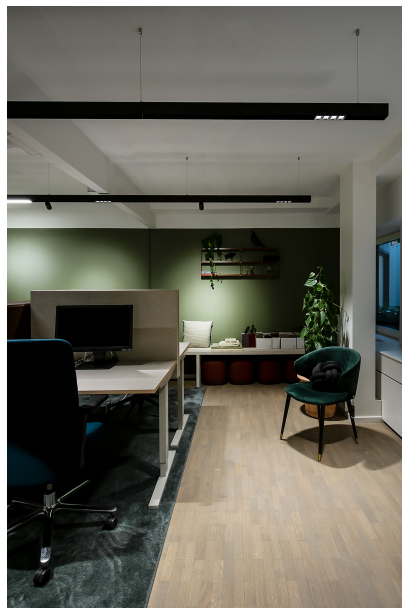

PHOTOGRAPHE
Kris Dekeijser

ARCHITECTE
SENAB

LIGHTING DESIGN
SENAB

SITE
Suède

Images