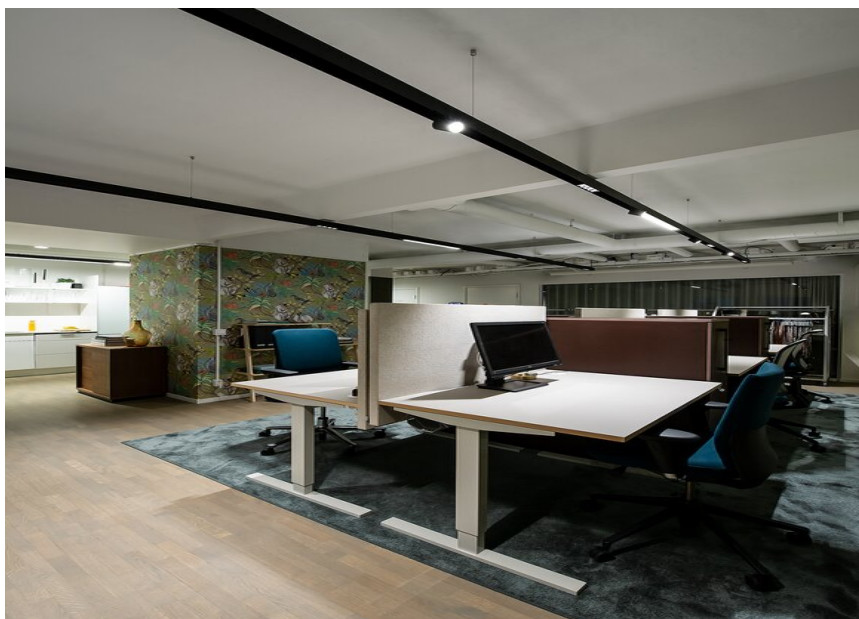

Produits utilisés

MOVE IT 45
surface /
suspended system

**OPAL HIGH
PERFORMANCE
MOVE IT 45**

L4 MOVE IT 45

JUST 45 MOVE IT
25 / 25 S / 45

PHOTOGRAPHE
Kris Dekeijser

ARCHITECTE
SENAB

LIGHTING DESIGN
SENAB