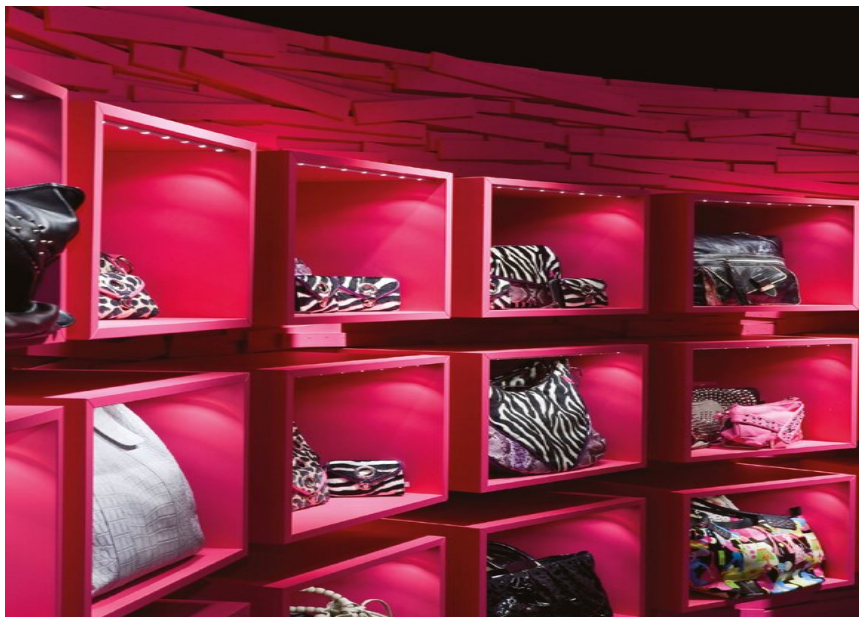

Autriche

Produits utilisés

SASSO 100 round adjustable recessed 1 lamp

SASSO 100 round downlight recessed 1 lamp

SASSO 100 round wallwasher recessed 1 lamp

SASSO 100 round wallwasher/floor recessed 1 lamp

NANO turn