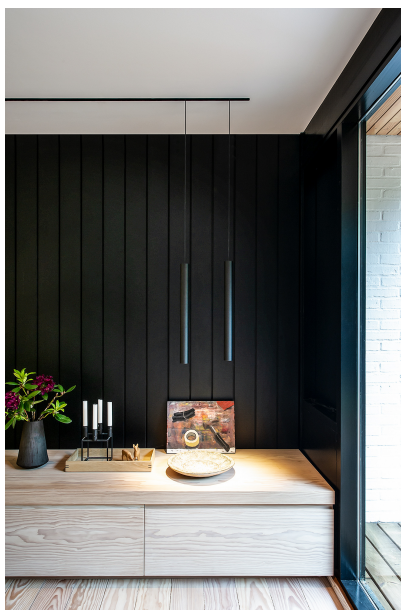

ARCHITECTE

Friis Moltke Architects

LIGHTING DESIGN

anker & co

SITE

Danemark

Images

Private Residence Bach