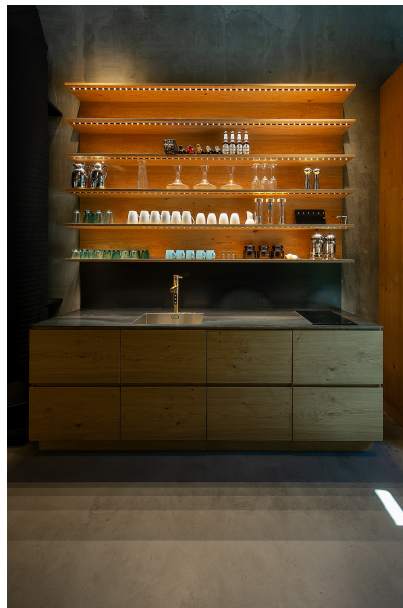

PHOTOGRAPHE
Kris Dekeijser

LIGHTING DESIGN
anker & co

SITE
Danemark