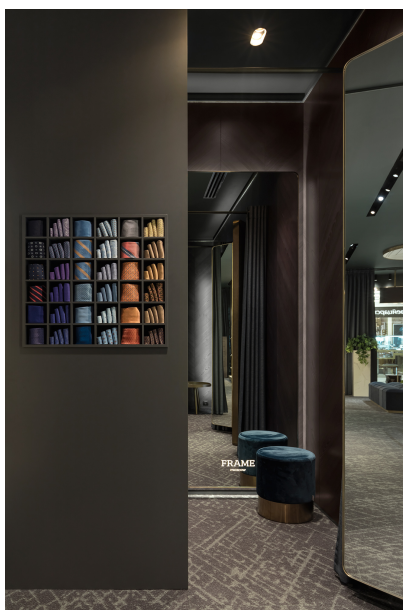

ARCHITECTE

Architectural Group Method

LIGHTING DESIGN

KA2 Light Architecture

SITE

Russie

Boutique Frame

PHOTOGRAPHE