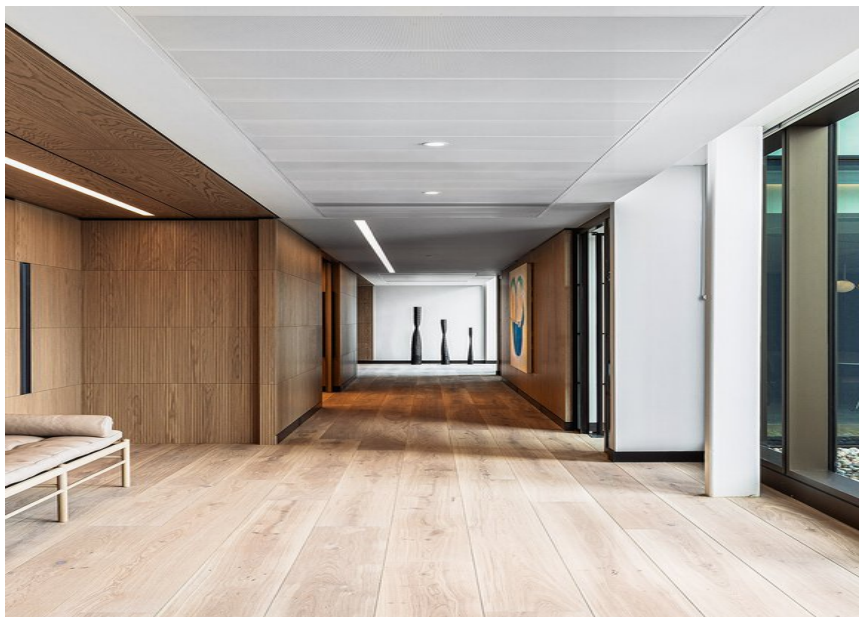

Office Ashurst

PHOTOGRAPHE

Felix Mooneeram

ARCHITECTE

Sheppard Robson

LIGHTING DESIGN

Troup Bywaters + Anders, Architectural
Lighting and Light Bureau

SITE

Royaume-Uni