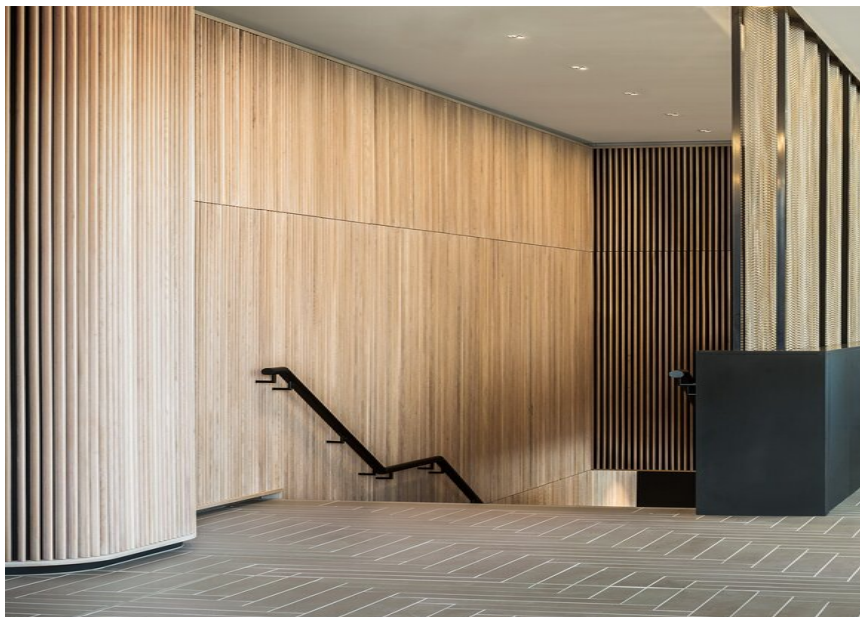

Royaume-Uni

Produits utilisés

UNICO L2 / L3
basic recessed

MOVE IT 25
trimless system

SASSO 60 round
recessed 1 lamp

JUST 45 MOVE IT
25 / 25 S / 45

XAL West Tower

PHOTOGRAPHE