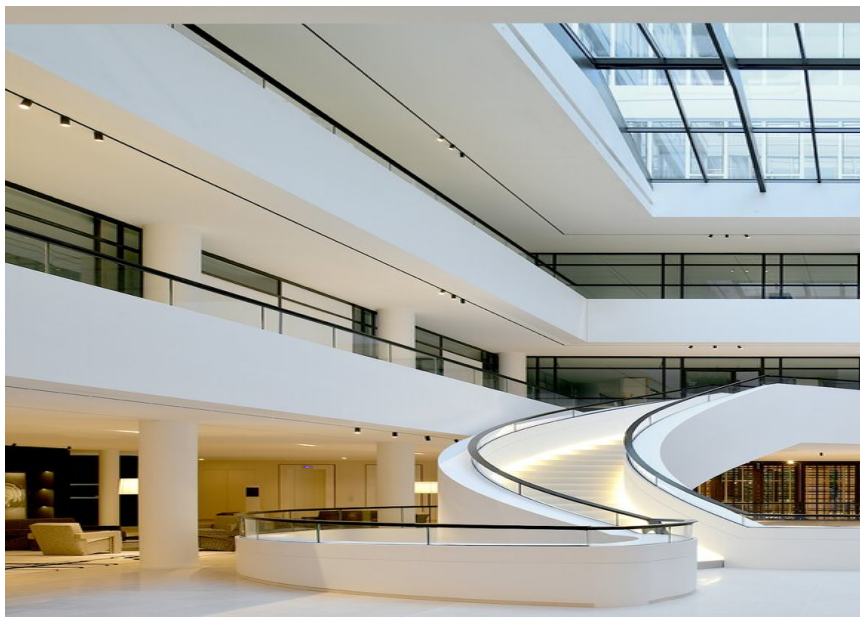

Chanel Store Paris

PHOTOGRAPHE
www.sergebrison.com

ARCHITECTE
ORY.architecture

LIGHTING DESIGN
Distylight

SITE
France