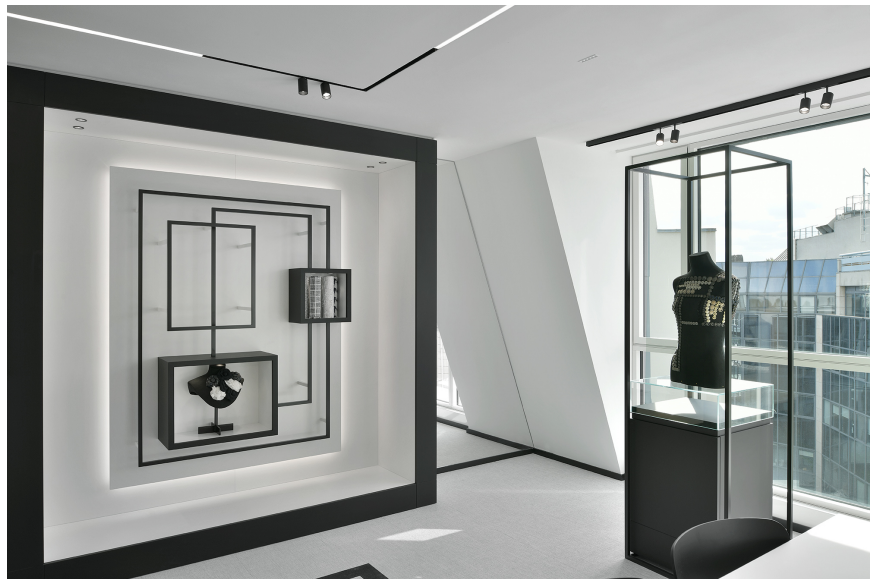

Chanel Store Paris

PHOTOGRAPHE
www.sergebrison.com

ARCHITECTE
ORY.architecture

LIGHTING DESIGN
Distylight

SITE
France