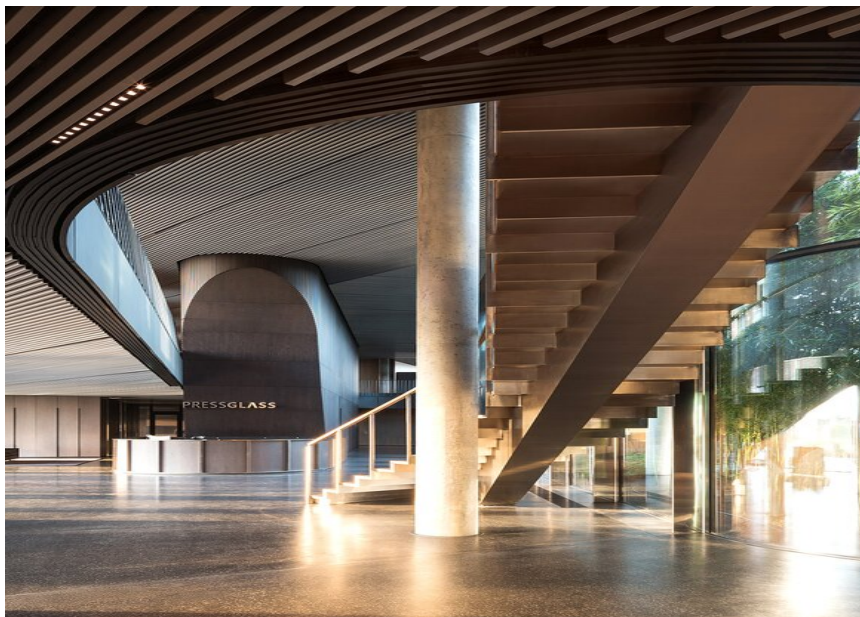

Press Glass Headquarters

PHOTOGRAPHE

Nate Cook Photography

ARCHITECTE

Konior Studio, Tomasz Konior

SITE

Pologne