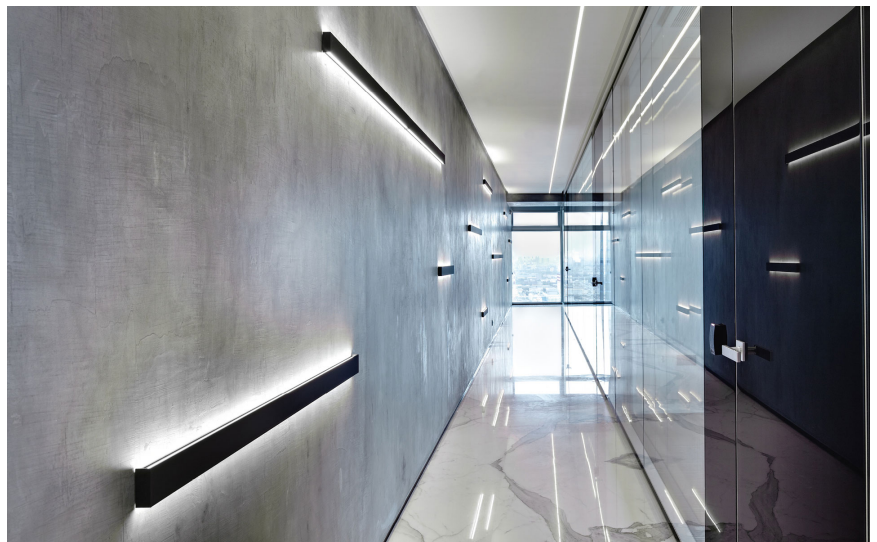

ARCHITECTE

Fedor Raschevsky, Peter Kholkovsky

LIGHTING DESIGN

Sergey Ananiev

SITE

Russie

Images

SNS HEADQUARTERS