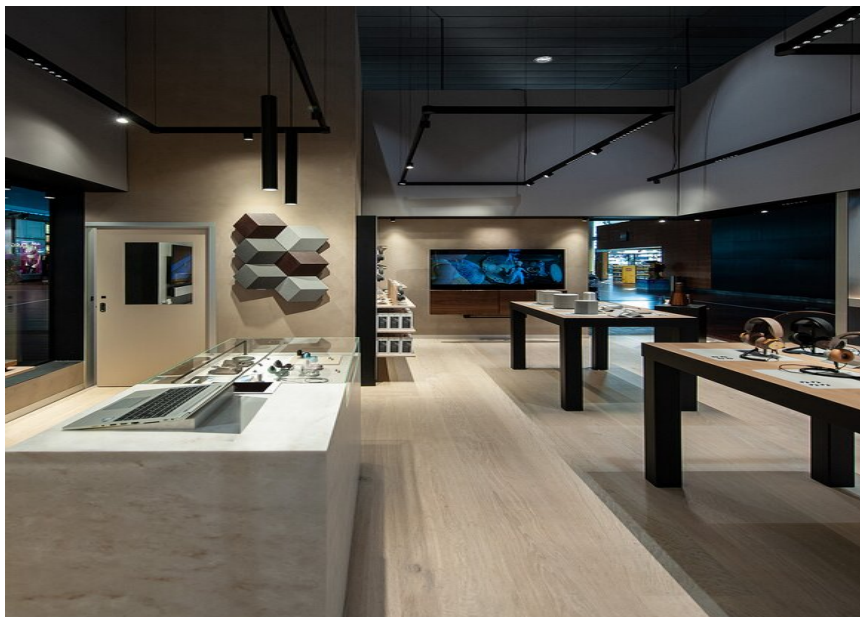

B&O Airport Store

PHOTOGRAPHE

Kris Dekeijser

LIGHTING DESIGN

anker & co

SITE

Danemark