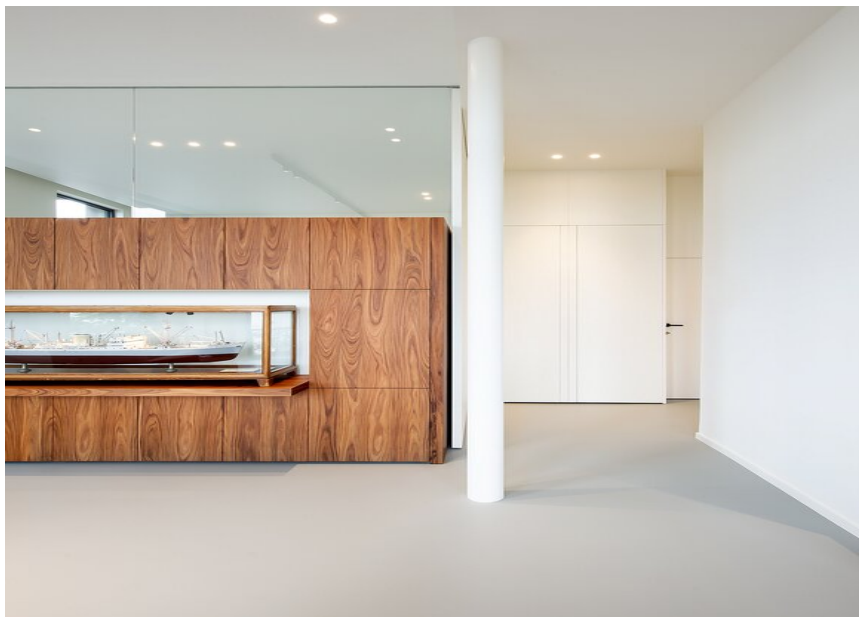

Office Oilchart

PHOTOGRAPHE

Kris Dekeijser

ARCHITECTE

Kris Rymenants

SITE

Belgique