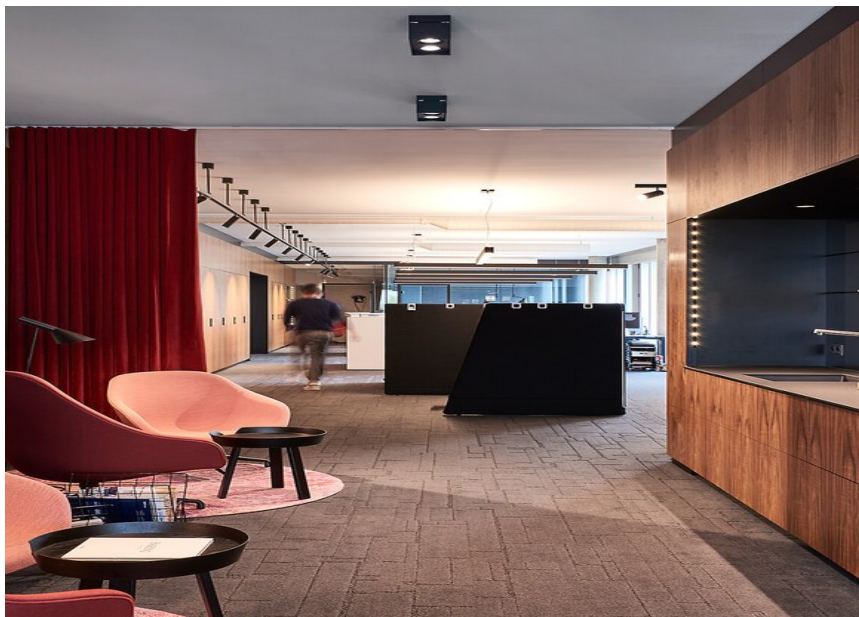

Deutsche Wohnwerte (im Colours)

PHOTOGRAPHE

Joachim Grothus, Herford, Germany

ARCHITECTE

brandherm + krumrey

SITE

Allemagne