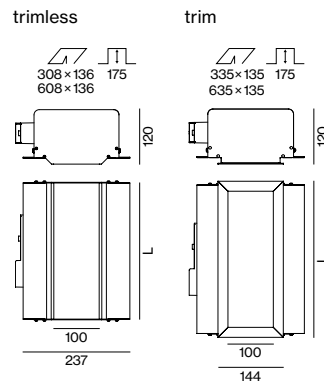

JUST 32 focus 17–43°

SPOTLIGHT

INSET POWER	LUMINOUS FLUX	ORDER CODE
4.6 W	250 lm	0 4 9 - 8 2 1 1 ☼☼☑▲
not for single use		

JUST 45

SPOTLIGHT

INSET POWER	LUMINOUS FLUX	ORDER CODE
8.8 W	640 lm	0 4 9 - 8 3 0 2 ☼☼☑▲