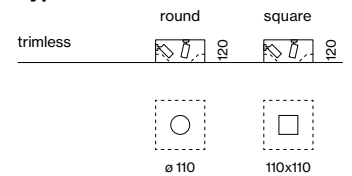

Quickinfo

2700 K, 3000 K
CRI ≥ 90, 2 SDCM
DALI-2

L80 @ 50 000 h
mounting housing with glowing

L90 @ 50 000 h
JUST 45 up to 69 lm/W

L95 @ 50 000 h
JUST 32 focus up to 3×54 lm/W

Types

Housing colours

Inset colours