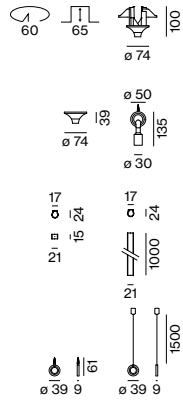

### Types

ø18 x 1000-10 000

### JANE semi-recessed / surface / suspended

#### MOUNTING ACCESSORIES

TYPE	L-W-H (mm)	ORDER CODE
1 mounting set recessed	∅74-100	058-659021 ☑️
2 mounting set surface	∅74-39	058-659101 ☑️
3 mounting set suspended	∅50/30-135	058-659201 ☑️
4 clip surface (transparent)	15-21-24	058-6591410
5 channel surface (transparent)	1000-21-24	058-6591110
6 mounting ring surface	∅39-9-61	058-659161 ☑️
7 mounting ring suspended	∅39-9	058-659261 ☑️