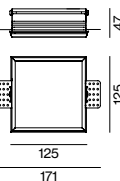

Order options

COLOUR TEMPERATURE

2700 K	4
3000 K	5
4000 K	6

CONTROL

non DIM	1
DALI-2	3

LIGHT OPTIC

spot round (UGR$\leq$10)	K
narrow medium round (UGR$\leq$10)	N
medium round (UGR$\leq$10)	B
medium square (UGR$\leq$10)	E
flood round (UGR$\leq$16)	C
flood square (UGR$\leq$19)	F
wide flood round	D
wide flood square	G

MATERIAL COLOUR

○ traffic white RAL 9016	W
● jet black RAL 9005	B

LIGHT OPTIC COLOUR

chrome reflector	O
black reflector*	B

*not available for spot round, narrow medium round and wallwasher

Options on request

COLOUR TEMPERATURE

tunable white 2700–5000K
DALI-2 DT8

LIGHT OPTIC COLOUR

gold reflector

MOUNTING SET

acoustic soft ceilings