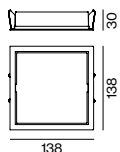

Order options

COLOUR TEMPERATURE

2700 K	4
3000 K	5
4000 K	6

CONTROL

non DIM	1
DALI-2	3

LIGHT OPTIC

spot round (UGR$\leq$10)	K
narrow medium round (UGR$\leq$10)	N
medium round (UGR$\leq$10)	B
medium square (UGR$\leq$10)	E
flood round (UGR$\leq$16)	C
flood square (UGR$\leq$19)	F
wide flood round	D
wide flood square	G

MATERIAL COLOUR

○ traffic white RAL 9016	W
● jet black RAL 9005	B

LIGHT OPTIC COLOUR

chrome reflector	O
black reflector*	B

*not available for spot round, narrow medium round and wallwasher

Options on request

COLOUR TEMPERATURE

tunable white 2700–5000K
DALI-2 DT8

LIGHT OPTIC COLOUR

gold reflector

MOUNTING SET

acoustic soft ceilings