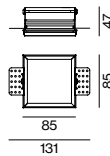

Accessories

MOUNTING SET WITH TRIM

for intermediate ceilings 2-25 mm

TYPE	L-W-H (mm)	CUTOUT (mm)	ORDER CODE
Q4	101-101-30	90-90	090-7Q4020☑

TRIMLESS MOUNTING SET

for installation in plasterboard ceilings 12.5/15/20/25 mm

TYPE	L-W-H (mm)	CUTOUT (mm)	ORDER CODE
Q4	85-85-47	90-90	090-7Q40100

THROUGH WIRING CONNECTION BOX

TYPE	L-W-H (mm)	ORDER CODE
non DIM cable ø4-12mm	105-58-30	005-2531110
DALI cable ø4-12mm	105-58-30	005-2551110