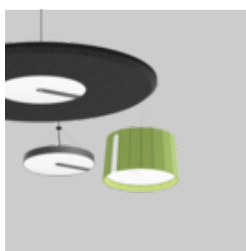

Productos utilizados

SONIC suspended

**MINO 60 ceiling /
suspended system**

**SASSO 100 round
adjustable
recessed 1 lamp**

**SASSO 100 round
downlight recessed
1 lamp**

**SASSO 100 round
wallwasher
recessed 1 lamp**